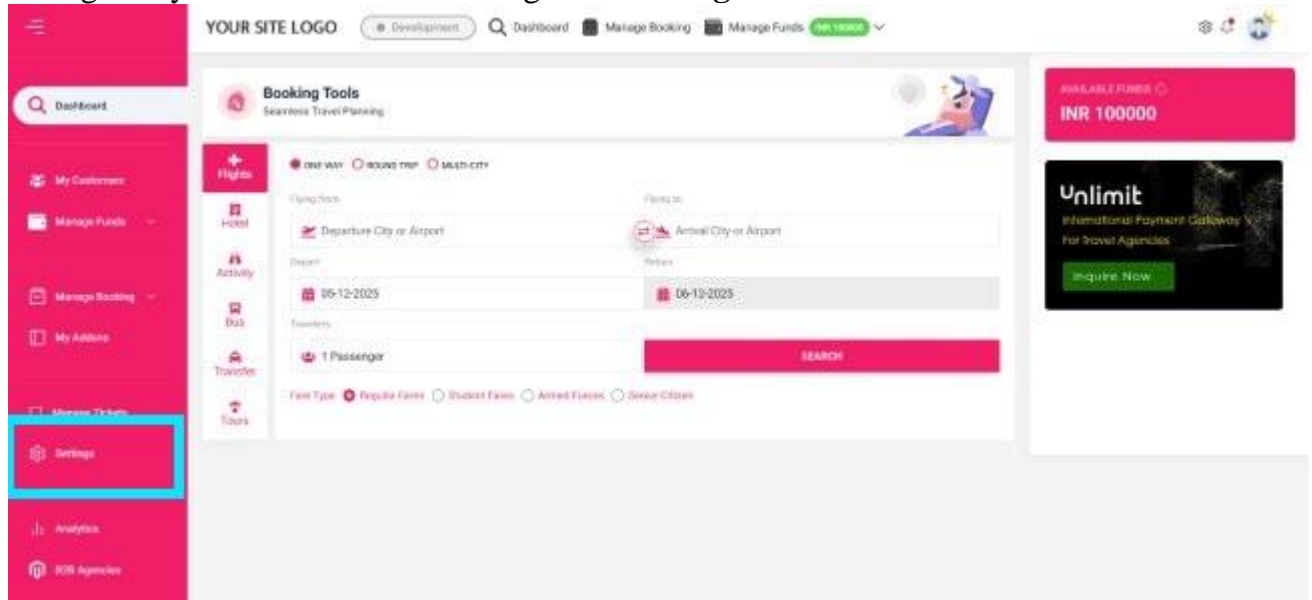

**11 White label comes with different versions and designs of Searchbox, Search results, booking and confirmation pages. Try it yourself to check the one that suits your business needs.**

- Add a separate convenience fee apart from markup

1. Login to your back office and navigate to **Settings**.

2. Then click on **Website Settings**.

3. Click **Combined Searchbox** in the left panel to customize the **searchbox**.

YOUR SITE LOGO

Development