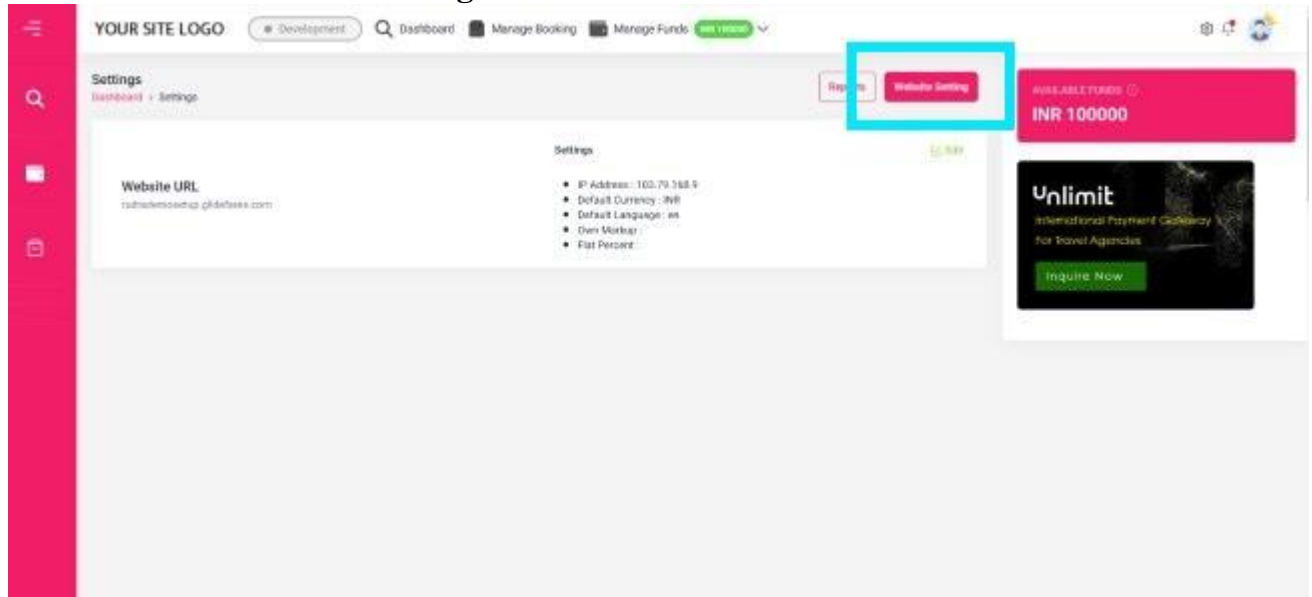

**11 White label comes with different versions and designs of Searchbox, Search results, booking and confirmation pages. Try it yourself to check the one that suits your business needs.**

- Add a separate convenience fee apart from markup

1. Login to your back office and navigate to **Settings**.

2. Then click on **Website Settings**.

3. Click **Combined Searchbox** in the left panel to customize the **searchbox**.

YOUR SITE LOGO

Development