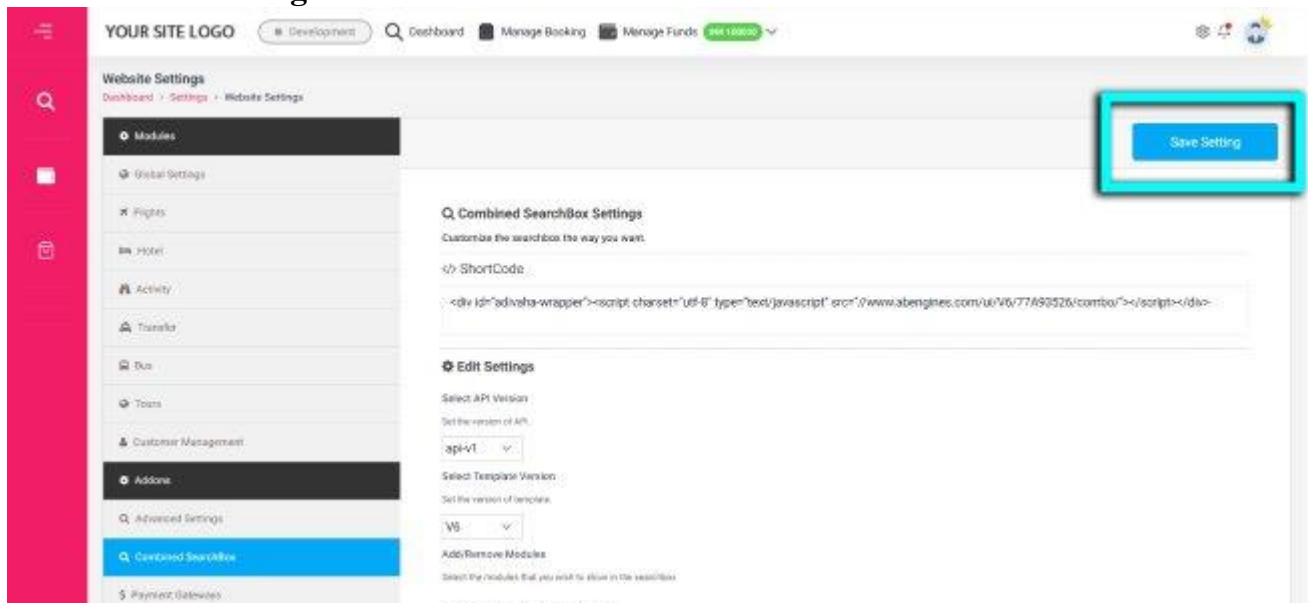

453190

Search button font color

Set the font color of Search button.

FFFFFF

Show/Hide Controls Labels

This will switch the controls captions on/off

## 4. Click Save Setting

- **Shortcode:** Integrate the searchbox in your blog, pages or your other sub-sites.
- **Version:** Tryout different layouts of searchboxes to see the one that best fits your website design
- **Active Modules:** You can activate/deactivate/hide the modules from the searchbox and order it through dragging it.
- **Layout options:** Choose the color combination as per your website design
- **Spacing Option:** Padding that you wish to keep in the searchbox